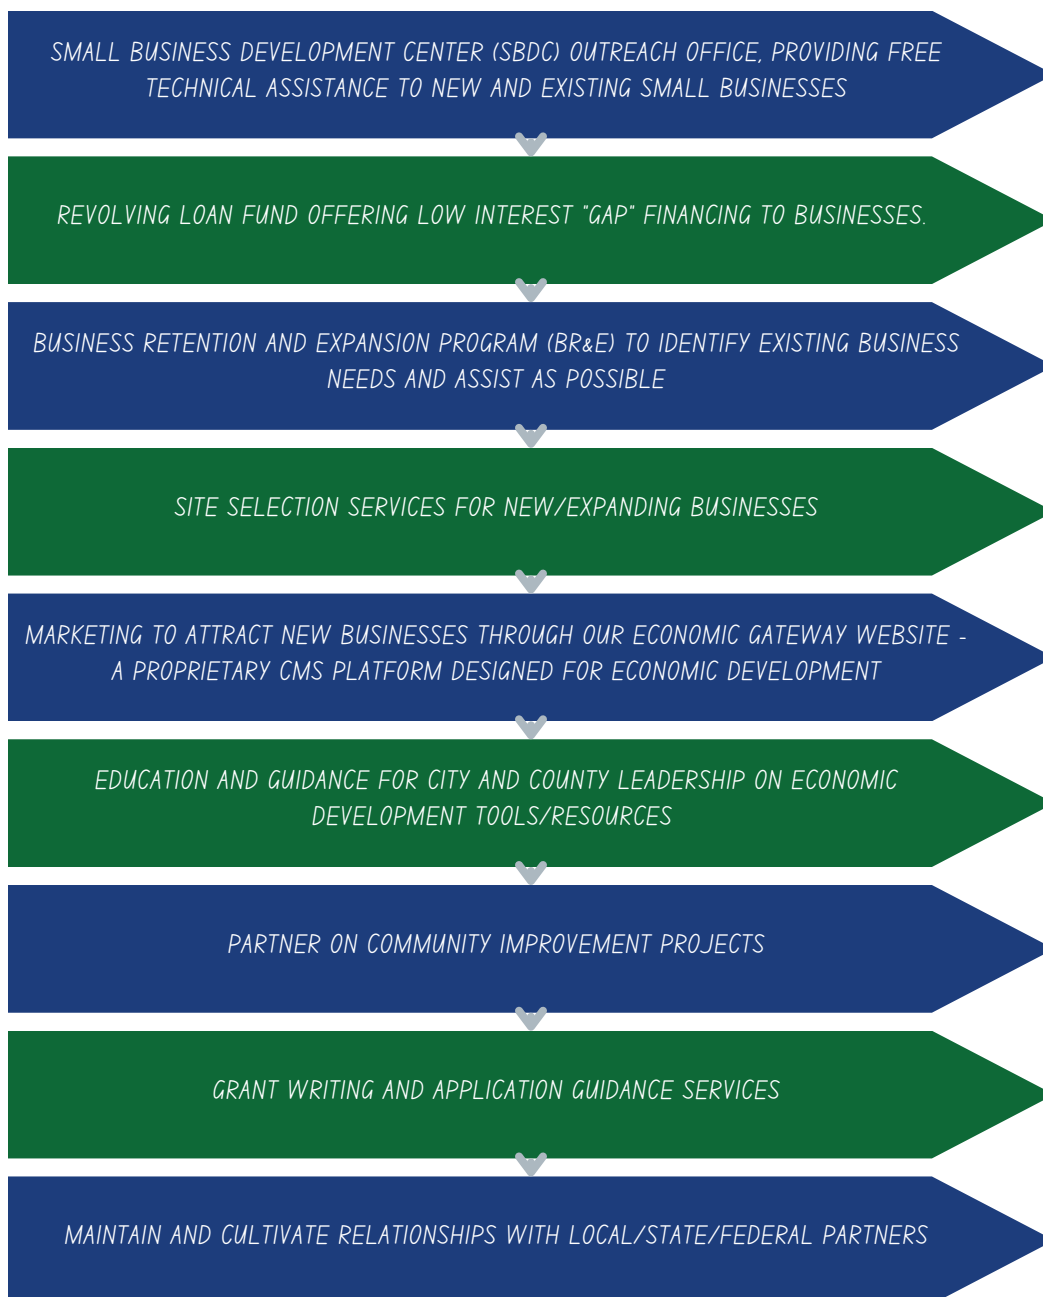

SMALL BUSINESS DEVELOPMENT SATELLITE CENTER

The Todd County Development Corporation is a partner of the North Central Small Business Development Center and is a North Central SBDC Satellite Office. The North Central SBDC is a resource partner of the United States SBA and State SBDC office. In partnership, the TCDC and SBDC offers confidential, high quality one-on-one business consulting at NO COST to the client. Consultants assists clients with identifying, understanding, and overcoming the challenges of running a successful business through relevant, realistic, and sound advice that can be trusted.

The SBDC provides services for every stage of your business

We can assist you at any stage of your business, from pre-venture to start-up and well established, there are many consultants with a variety of expertise within the NCSBDC service area that all work together to bring you the most current and reliable solutions for your needs!